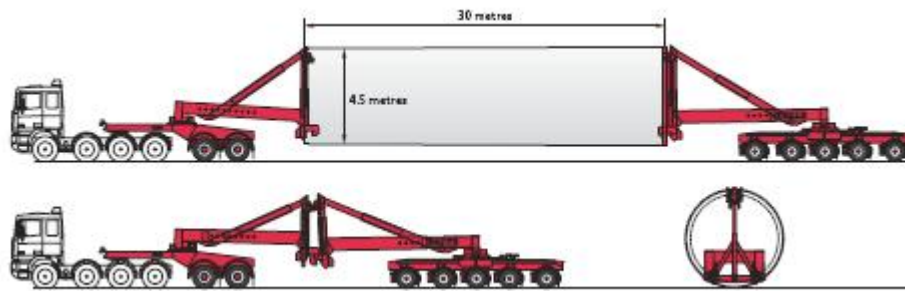

### The Challenge

One of Collett Transport's core business roles is the movement of abnormal loads which requires meticulous planning if it is to progress smoothly. This work often forms part of Transport Access Studies on behalf of various clients.

### The Solution

Collett use AutoTrack to assess if, and how, vehicles carrying abnormally large loads will navigate routes and junctions. This information is then used to help configure the loading and confirm routes.

MEGA Wind Turbine Transporter

One of the largest vehicles Collett routinely need to model is used to move wind turbine components.

The MEGA wind turbine transporter consists of a large tractor unit coupled to a pair of wheeled units which attach to either end of the load being transported. This means that the load itself becomes a structural component in the vehicle. In order to minimise cut-in on this extremely long vehicle the rear wheels of the trailer turn in proportion to the articulation angle between the load and the front trailer.